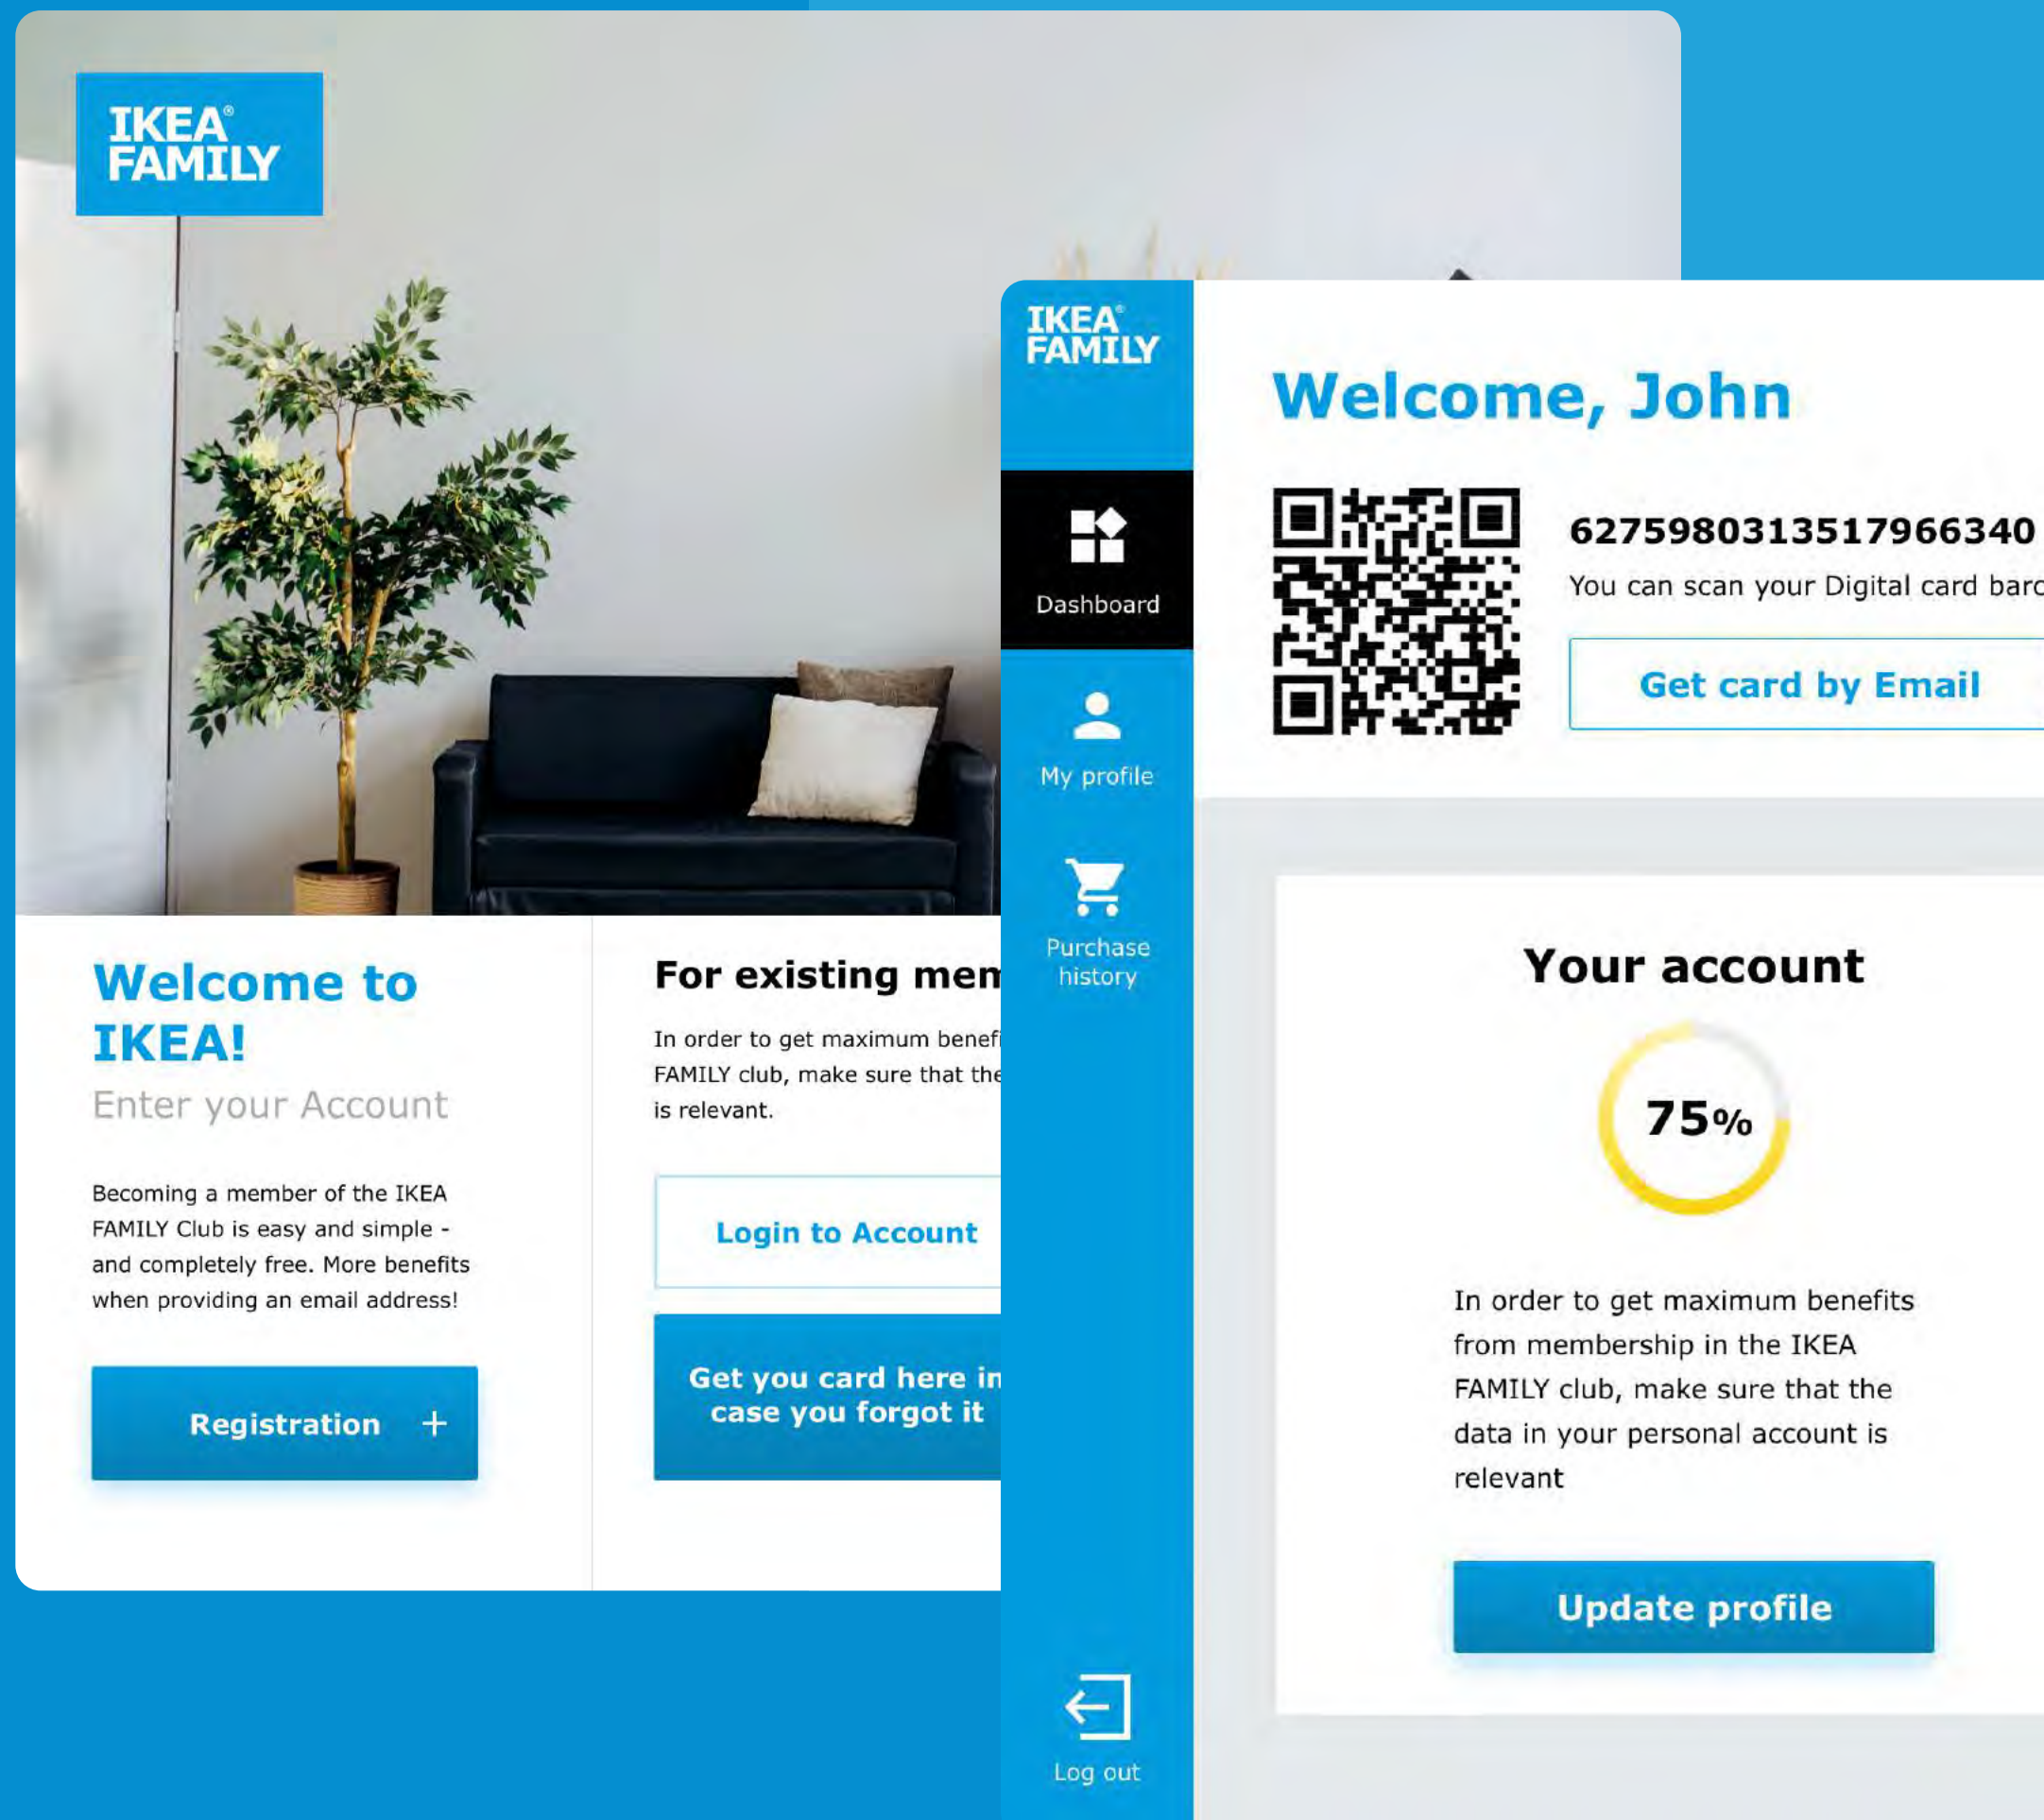

## | Our Cases

# IKEA Family

Design and development of a responsive web app for IKEA's Kiosk and web interface for the IKEA Business app.

Learn More

www.agentestudio.com

hello@agentestudio.com

| Our Cases